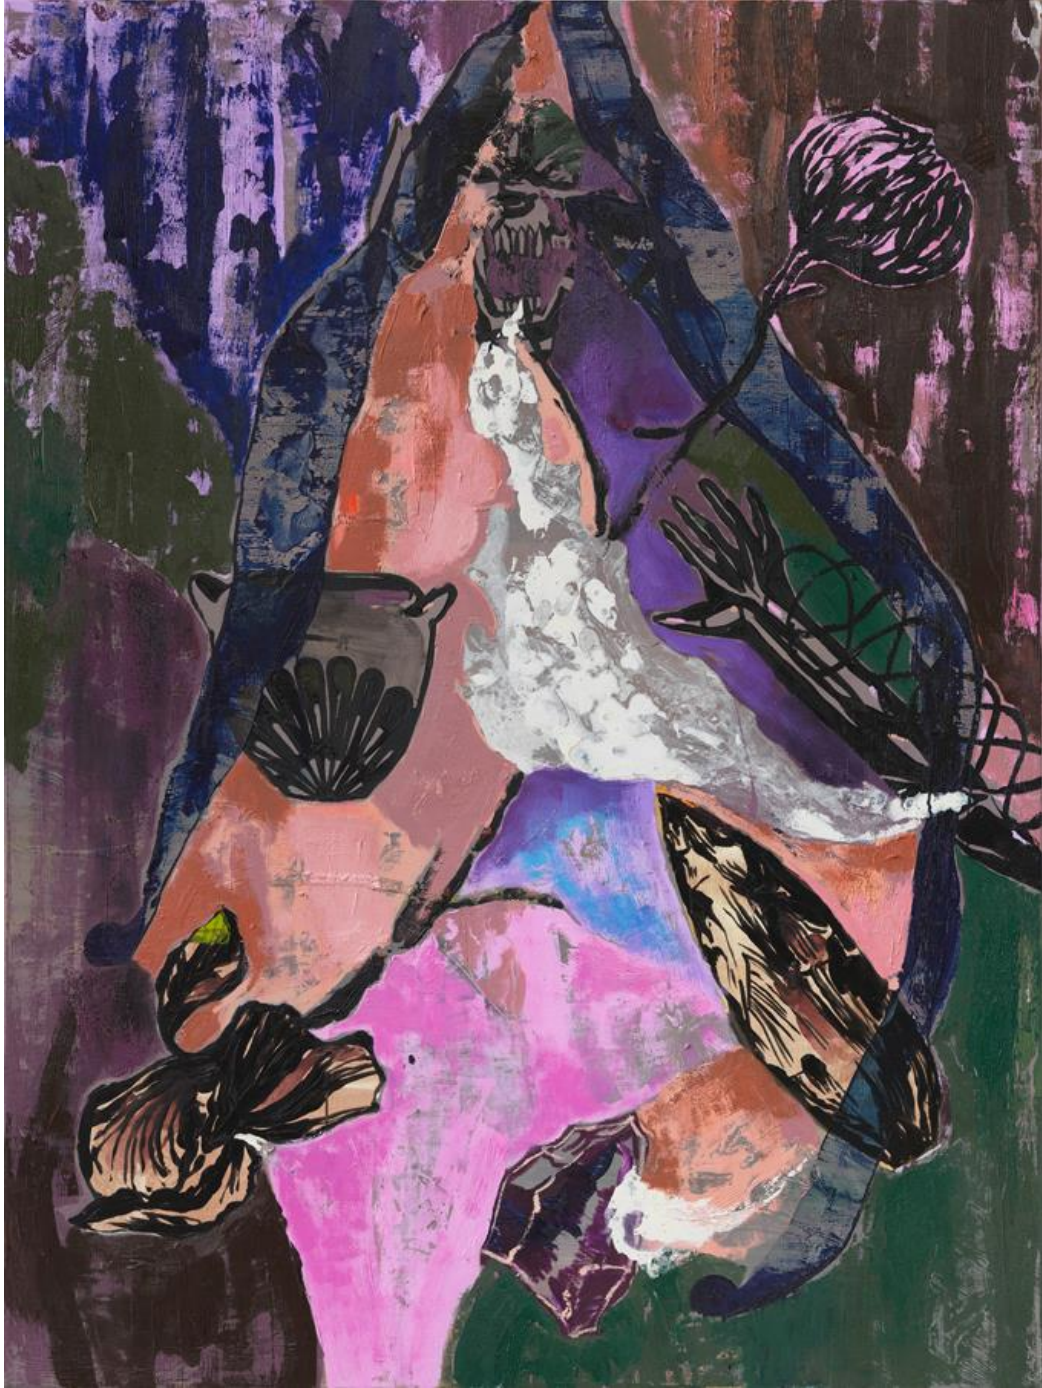


An abstract painting with a complex composition of colors and textures. The background is a mix of deep purple and dark blue. Overlaid on this are large, expressive brushstrokes in bright yellow, vibrant pink, and a dark, almost black, fan-like shape. The overall effect is one of dynamic energy and contrast.

Adam Saks
Inhaling
Darkness
Exhaling
Galaxies

12.2.–

1.5.2017

Kunstverein
Reutlingen

Memento | olie på lærred | 180x150 cm

Inhale | olie på lærred | 200x150 cm

Sunshine Underground | olie på lærred | 220x180 cm

Golden Path | olie på lærred | 180x220 cm

Asleep from Day | olie på lærred | 150x120 cm

Superior | olie på lærred | 110x80 cm