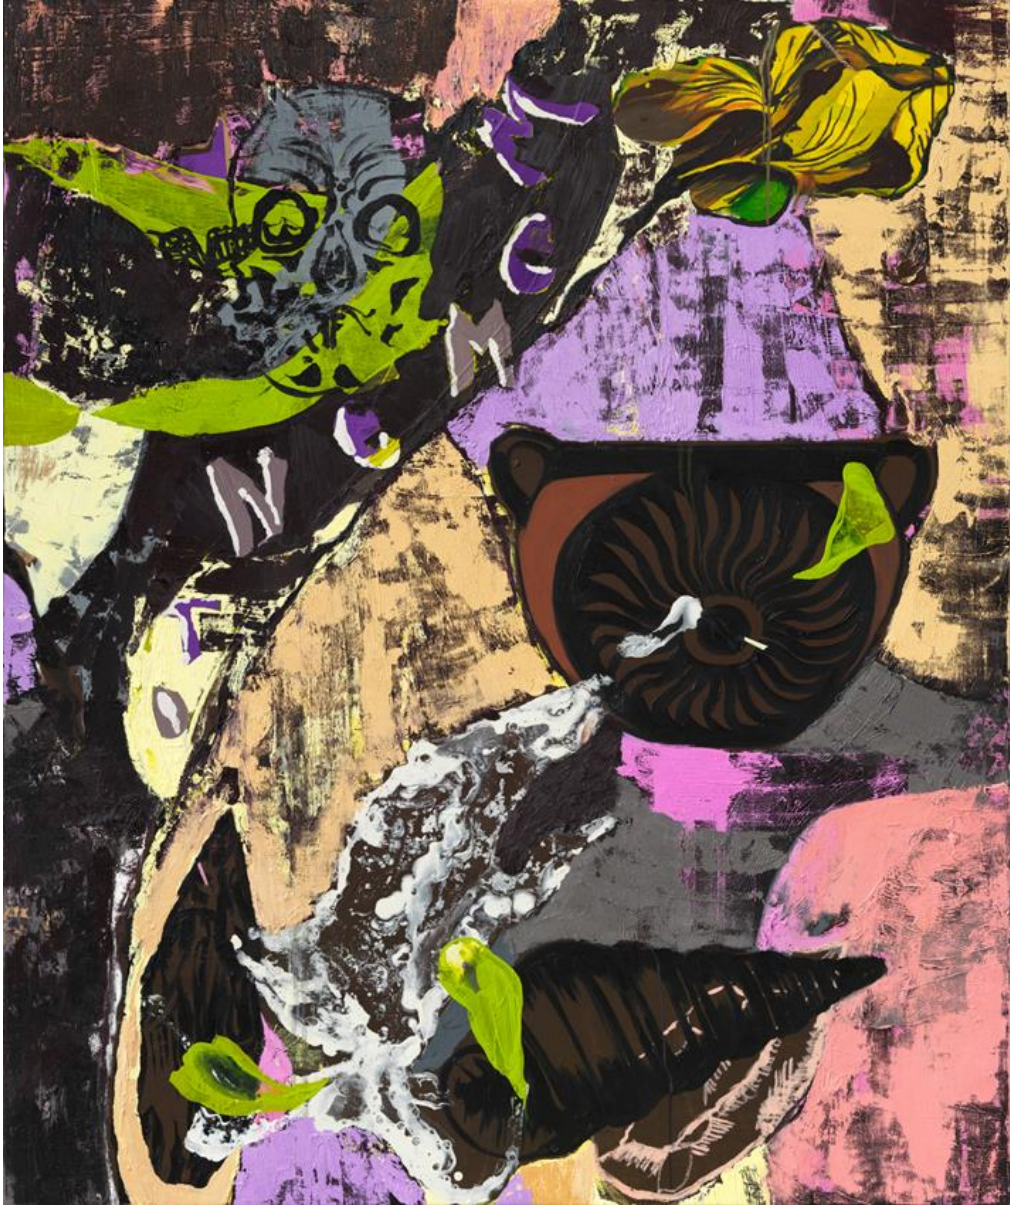


An abstract painting with a complex composition of colors and textures. The background is a mix of deep purple and dark blue. Overlaid on this are large, expressive brushstrokes in bright yellow, vibrant pink, and a dark, almost black, fan-like shape. The overall effect is one of dynamic energy and contrast.

Adam Saks
Inhaling
Darkness
Exhaling
Galaxies

12.2.–

1.5.2017

Kunstverein
Reutlingen

Memento | olie på lærred | 180x150 cm

Inhale | olie på lærred | 200x150 cm

Sunshine Underground | olie på lærred | 220x180 cm

Golden Path | olie på lærred | 180x220 cm

Asleep from Day | olie på lærred | 150x120 cm

Superior | olie på lærred | 110x80 cm